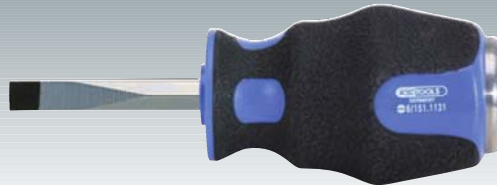

ERGOTORQUE®max Impact screwdriver, with extra short blade

KS TOOLS	dim.	mm	
151.1131 Slotted screwdriver	6,0	38	●