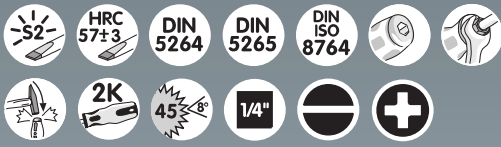

ERGOTORQUE^{max} Impact screwdriver set, incl T-grip ratchet, 13-pcs.

KSTOOLS 151.8250 consists of:		dim.	mm	mm	dim.	mm	mm
1 x T-Grip ratchet	1/4"		110				
1 x Slotted screwdriver		3,5 mm	80	1 x PHILLIPS [®] screwdriver	PH 0	60	+
1 x Slotted screwdriver		5,5 mm	100	1 x PHILLIPS [®] screwdriver	PH 1	80	+
1 x Slotted screwdriver		6,0 mm	38	1 x PHILLIPS [®] screwdriver	PH 2	38	+
1 x Slotted screwdriver		7,0 mm	125	1 x PHILLIPS [®] screwdriver	PH 2	100	+
1 x Slotted screwdriver		8,0 mm	175	1 x PHILLIPS [®] screwdriver	PH 3	150	+
1 x Slotted screwdriver		10,0 mm	175	1 x PHILLIPS [®] screwdriver	PH 4	200	+

ERGOTORQUE^{max} Impact screwdriver set, incl. T-Grip ratchet, 7-pcs.

KS TOOLS 151.1100 consists of:		
4 x Slotted screwdriver	3,5 - 4,5 - 5,5 - 7,0 mm	⊖
2 x PHILLIPS [®] screwdriver	PH 1 - PH 2	+
1 x 1/4" T-Grip ratchet, 45-teeth, 3 positions, left right and fixed		1/4"

ERGOTORQUE^{max} Impact screwdriver set, 6-pcs., in display box

KSTOOLS 151.1160 consists of:	dim.	mm	
1 x Slotted screwdriver	3,5 mm	80	●
1 x Slotted screwdriver	5,5 mm	100	●
1 x Slotted screwdriver	8,0 mm	175	●
1 x PHILLIPS [®] screwdriver	PH 1	80	+
1 x PHILLIPS [®] screwdriver	PH 2	100	+
1 x PHILLIPS [®] screwdriver	PH 3	150	+